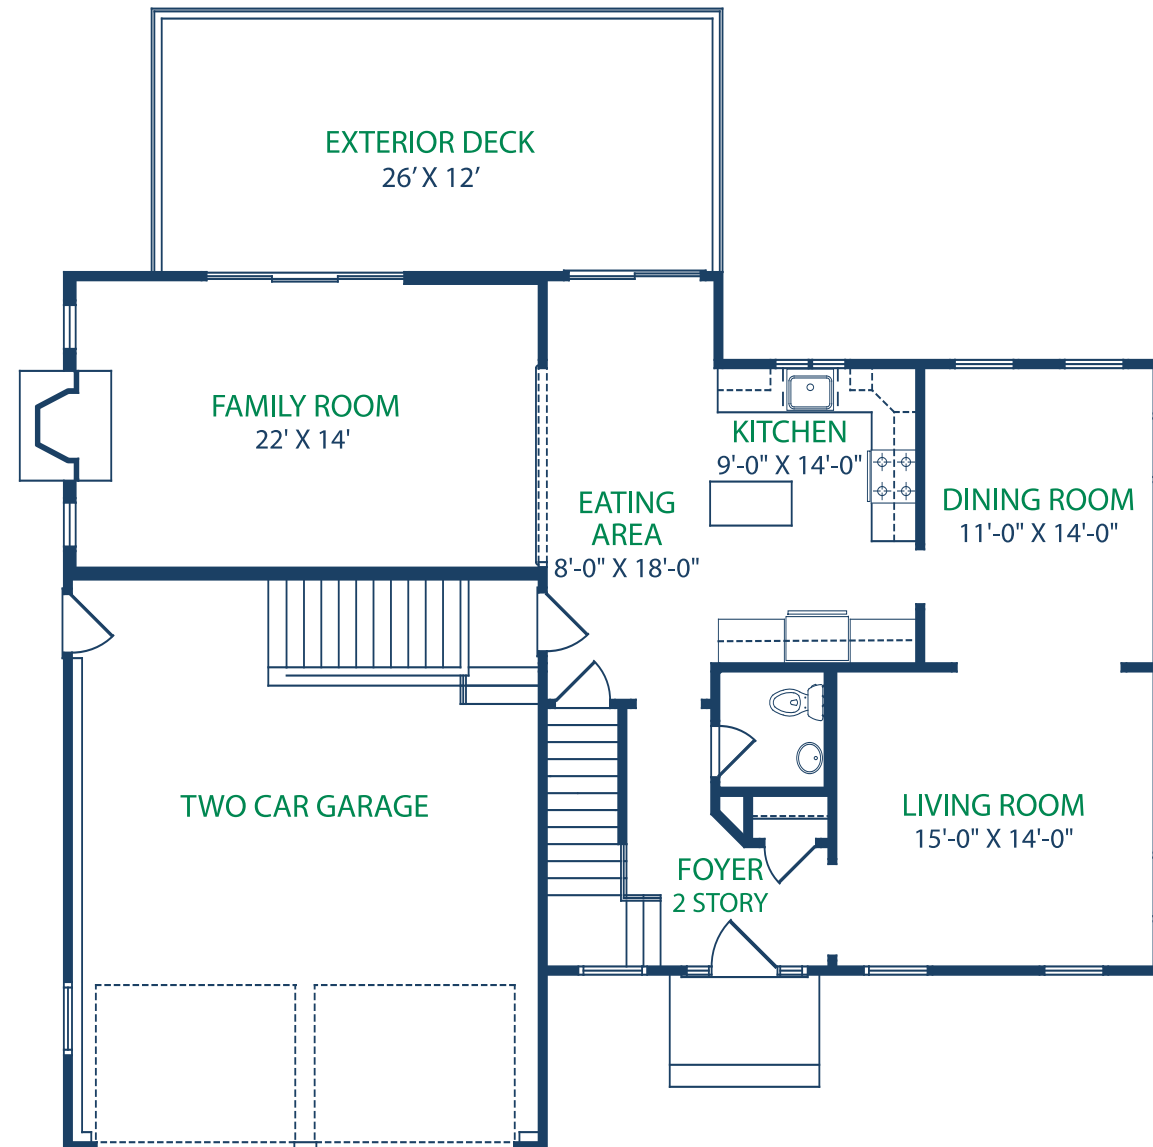

The Blackstone FLOOR PLAN

TOTAL: 2,452 SQ. FT.

1ST FLOOR
1,124 SQ. FT.

2ND FLOOR
1,328 SQ. FT.

The dimensions, size, configurations, and other information contained in this floor plan are meant to be illustrative only, are not to scale, and are subject to change without notice. 8/07