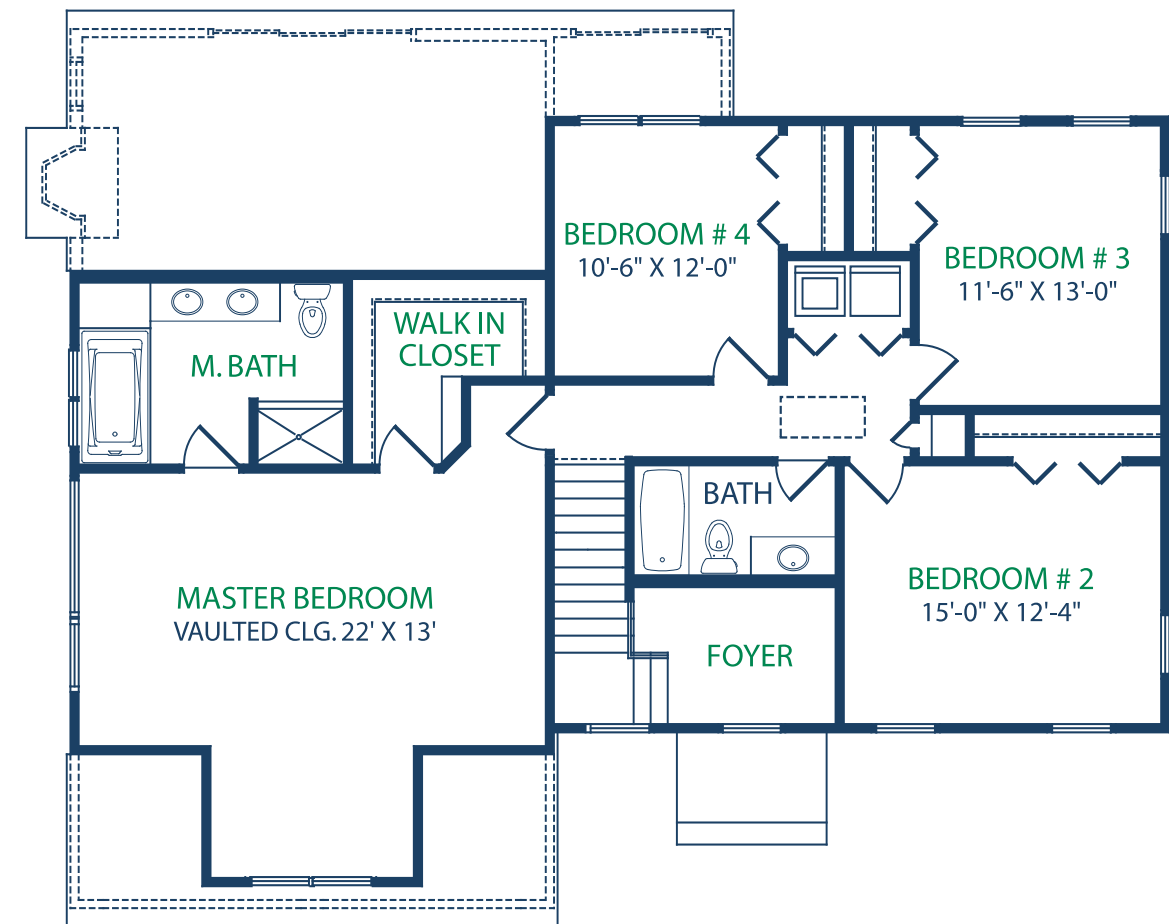

The Blackstone FLOOR PLAN

TOTAL: 2,452 SQ. FT.

1ST FLOOR
1,124 SQ. FT.

2ND FLOOR
1,328 SQ. FT.

The dimensions, size, configurations, and other information contained in this floor plan are meant to be illustrative only, are not to scale, and are subject to change without notice. 8/07